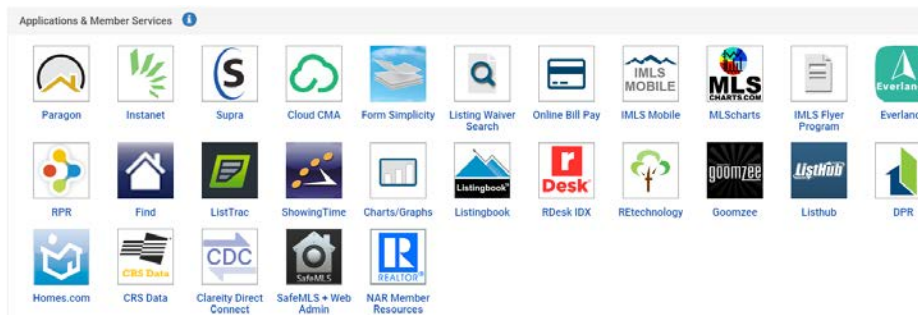

Accessing MLS Data

Paragon: www.paragonimls.com

One Click Access
to Exclusive Marketing Tools and Services

Login ID: [I forgot my password](#)
Password: [I want to change my password](#)

Login

Paragon Mobile: www.imlsmobile.com

IMLS Dashboard

Supra Support

www.supraekey.com -- 1-877-699-6787

SupraWEB - Agt